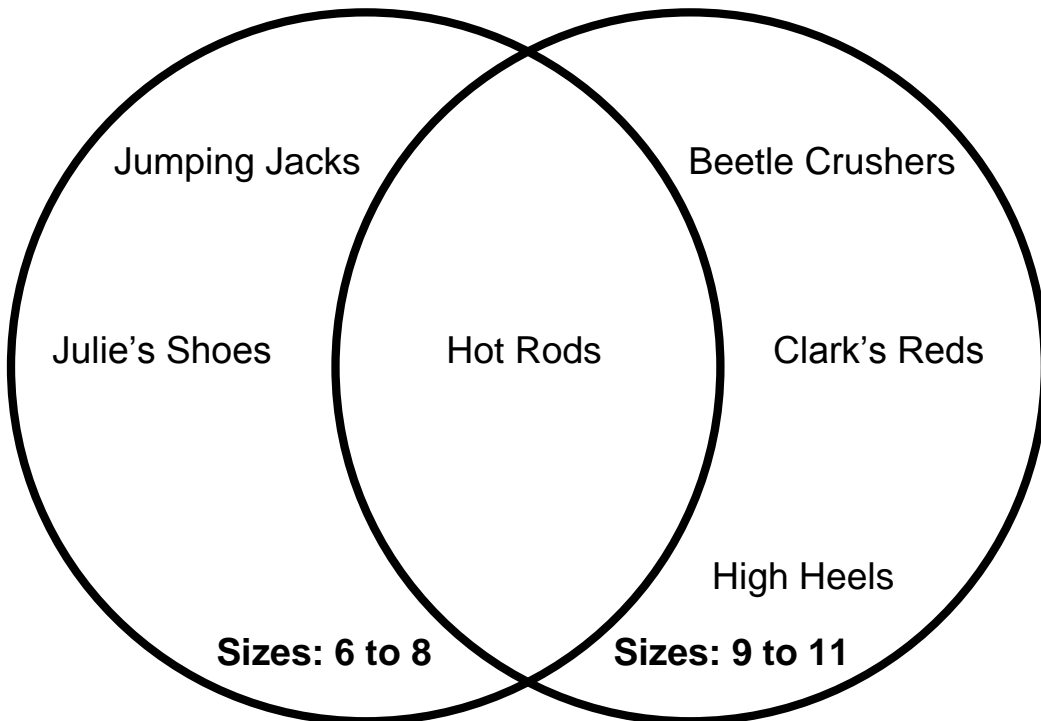

# Shoes Details

Boys

Girls

Black	Beetle Crushers	High Heels Julie's Shoes
	Hot Rods Jumping Jacks	Clark's Reds
Brown		

Type of Shoe	Boy / Girl	Colour	Sizes Available					
Beetle Crushers			6	7	8	9	10	11
Clark's Reds								
High Heels								
Hot Rods								
Julie's Shoes								
Jumping Jacks								